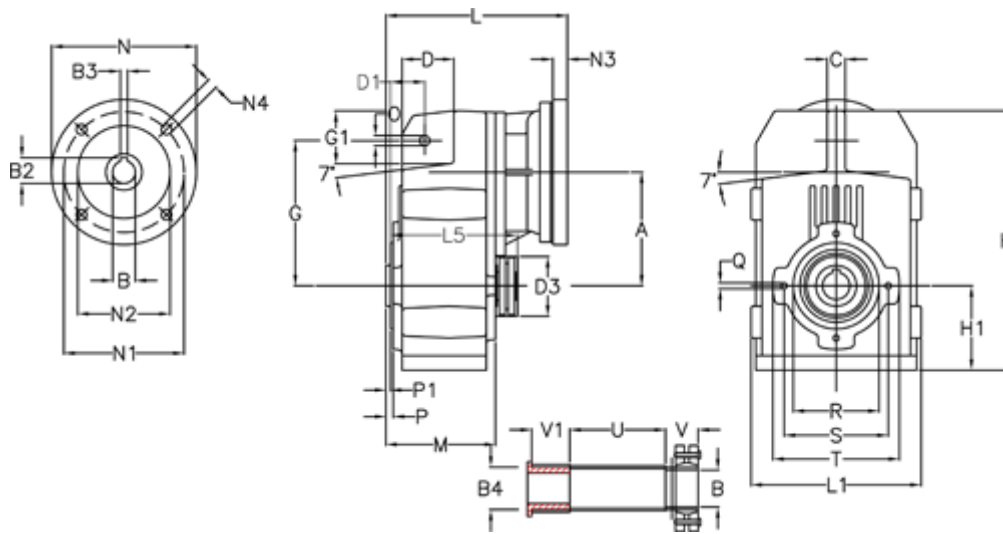

Data Sheet

Article number: 29560501408940

Description: Shaft mounted gear
A512QF55-14-P100B5

Measures

A = 211.30	D1 = 65.0	I5 = 222.0	P1	= 4.5	V = 6
B = 55	d3 = 120	M = 163.0	Q	= M12x19	V1 = 5
B1 = 28	G = 278	N = 250	R	= 180	
B2 = 31.3	G1 = 105.5	N1 = 215	S	= 215	
B3 = 8	H = 479.0	N2 = 180	T	= 250	
B4 = 55	H1 = 144.0	N4 = M12x16	Tightening torque Nm adapter bushing = 6.0		
C = 20	L = 297.5	O = 22	Tightening torque Nm shrink disc = 12.0		
D = 93.5	L1 = 273	P = 8.5	U	= 91.0	